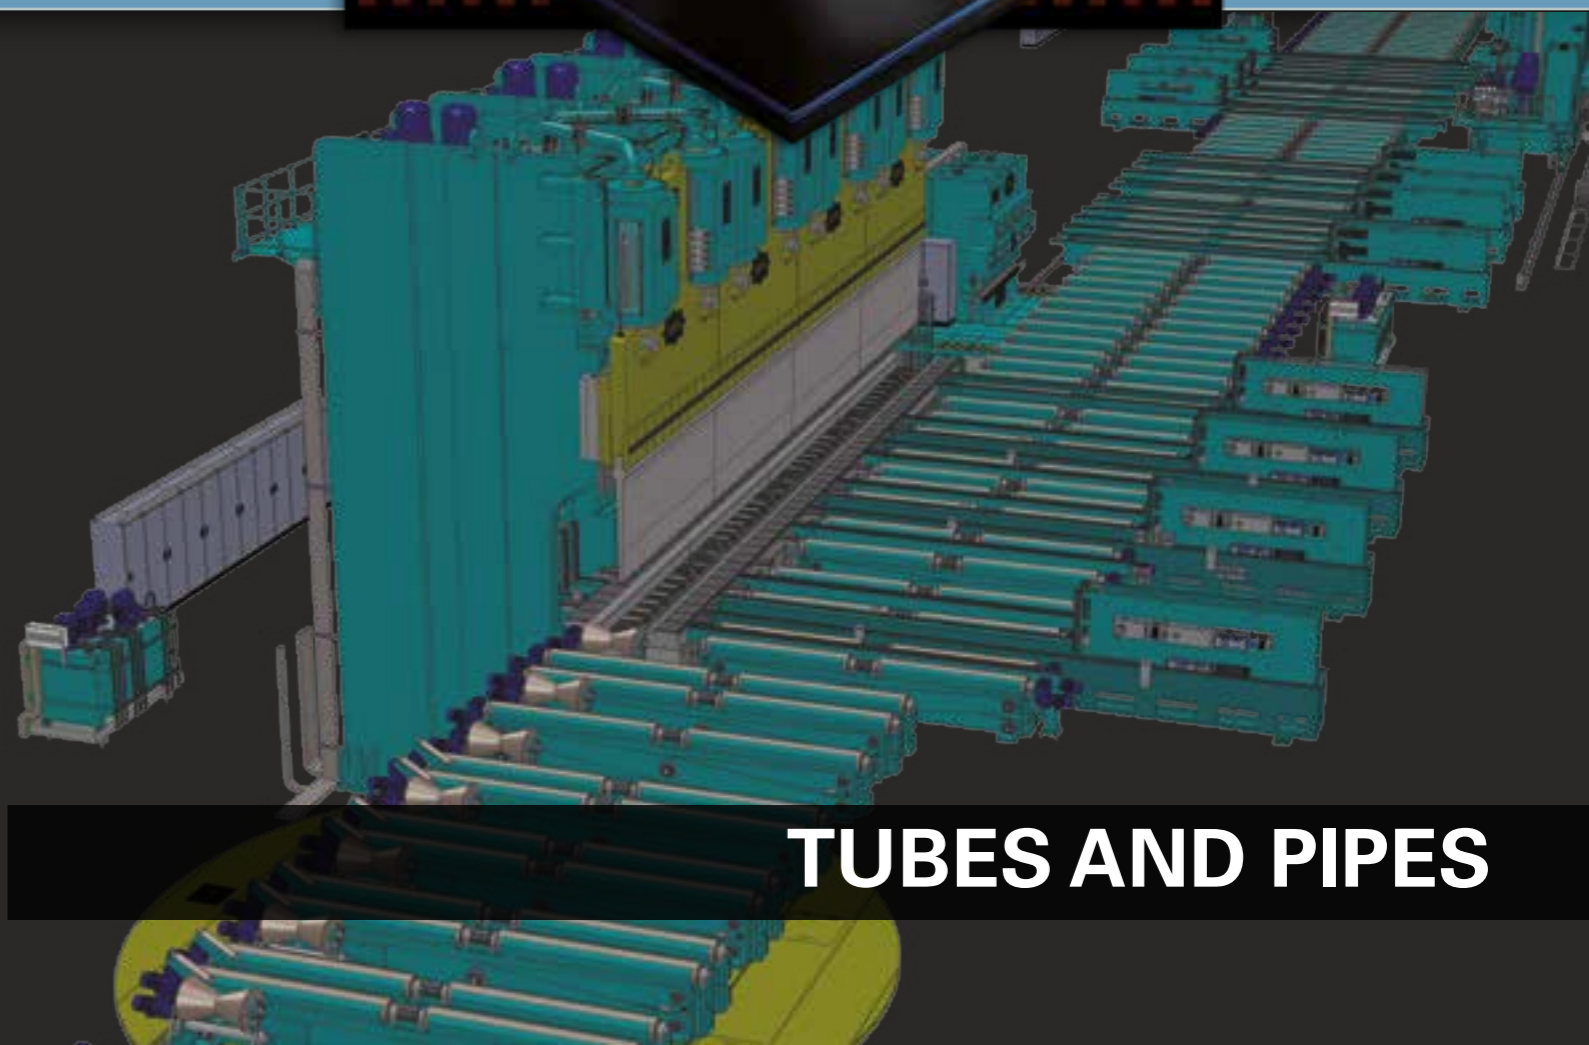

Contacts

www.somoproduzione.com
info@somoproduzione.com
Tel.+39029362524