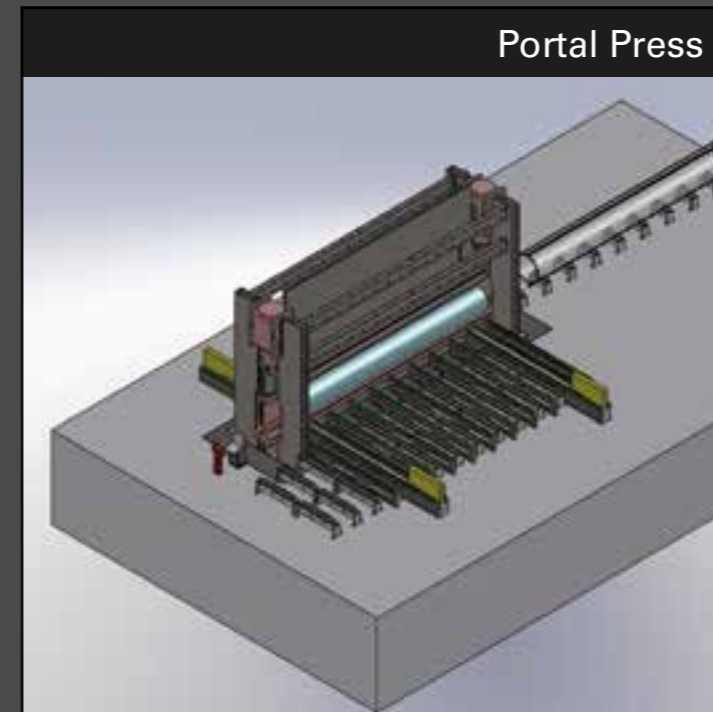

THE WAY OF PERFECTION

SOLUTIONS FOR STEEL PIPE PLANTS

Pre - Bending

Multi Presses

FULL AUTOMATIC BENDING UNITS FOR THE PRODUCTION OF TUBES & PIPES

Portal Press

Single Press

SOMO PRODUZIONE